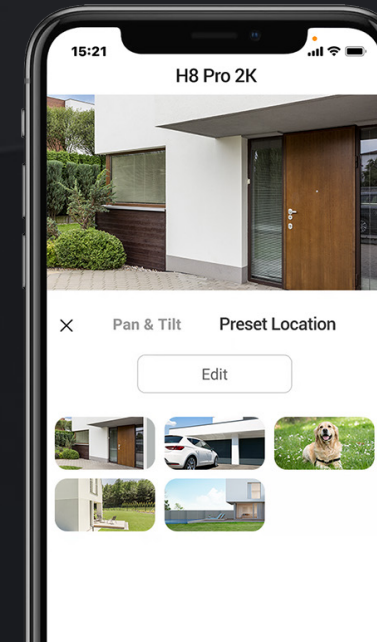

See in 360°

340°
Horizontal

80°
Vertical

On-device AI for smarter detection

The camera's on-board AI algorithm helps it identify moving people and vehicles in particular. It reduces alerts caused by falling leaves or flying insects, and informs you when someone parks in your property area without permission.

 AI-Powered Human / Vehicle Shape Detection

 Customizable Detection Zone

 No Subscription Fee

Detect and track all the crucial moments

The H8 Pro 2K distinguishes people from pets or insignificant moving objects. When human activity gets detected, the camera will lock on the target and automatically rotate to follow the movement. Nothing will easily escape your attention.

 Human Motion Auto-Tracking

Front Door

Front Yard

Garage

Pin down the spots that matter to you most

No matter how complicated the tracking is, the camera always knows its way back to your preferred viewing angle. You can pinpoint up to 12 angles via the EZVIZ App. Just click on your pre-set dots and the camera will automatically resume its place.

Black-and-White

30 m (98 ft)

Full-Color (With built-in spotlights on)

20 m (65 ft)

See, hear and talk, from anywhere

Leaving home for family trips but worried about missed deliveries or unexpected visitors? With the H8 Pro 2K, you can simply use your smartphone to see, hear and talk to anyone who shows up at your property area.