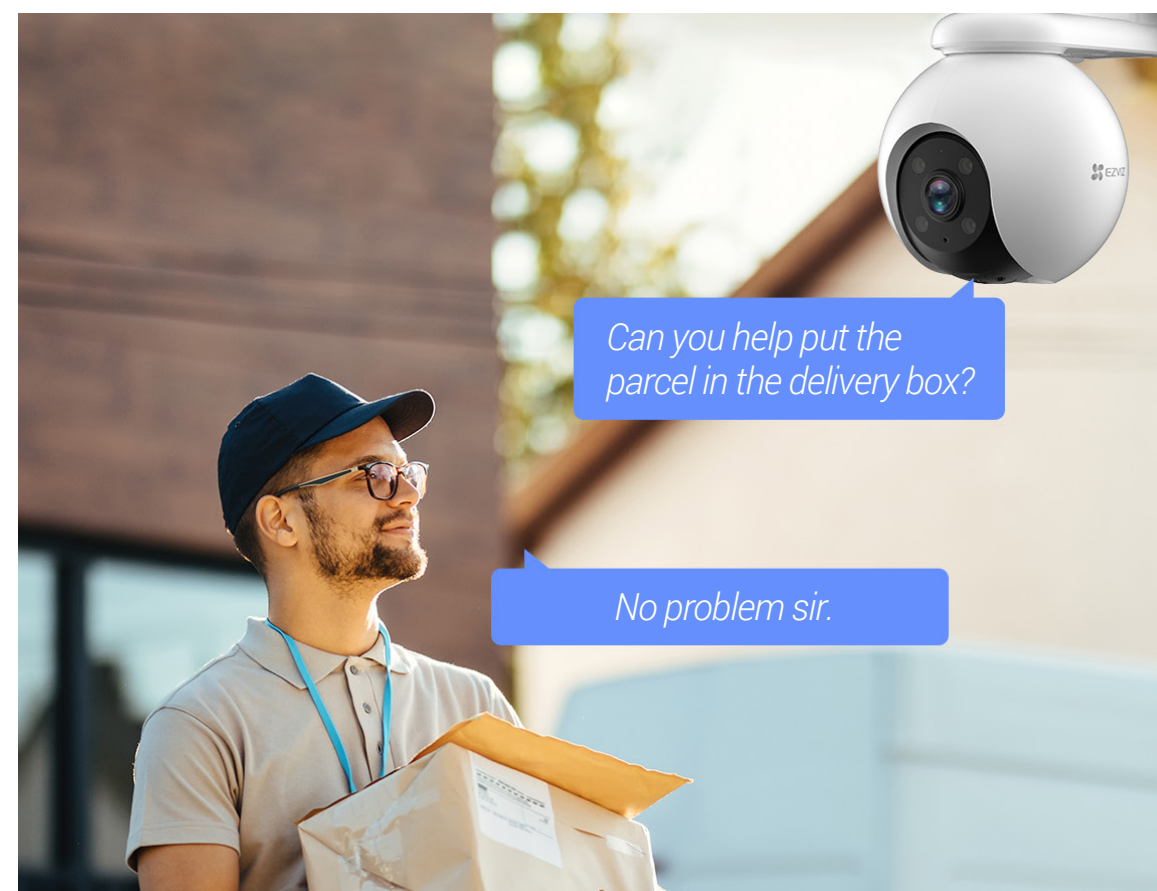

Black-and-White

30 m (98 ft)

Full-Color (With built-in spotlights on)

20 m (65 ft)

See, hear and talk, from anywhere

Leaving home for family trips but worried about missed deliveries or unexpected visitors? With the H8 Pro 2K, you can simply use your smartphone to see, hear and talk to anyone who shows up at your property area.