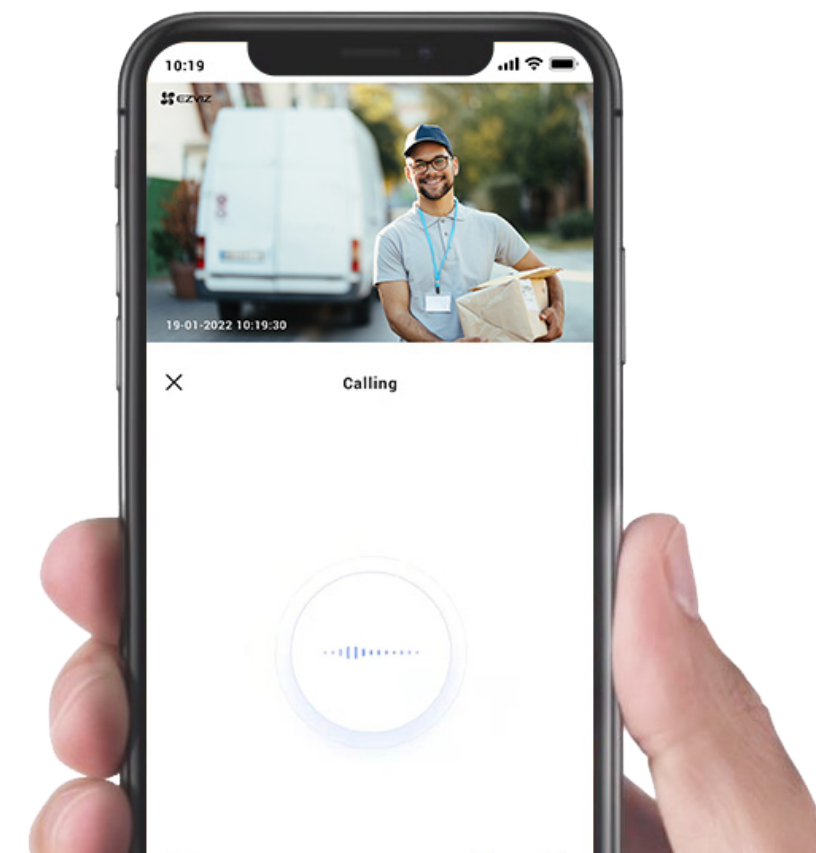

 Human Motion Auto-Tracking

Front Door

Front Yard

Garage

Pin down the spots that matter to you most

No matter how complicated the tracking is, the camera always knows its way back to your preferred viewing angle. You can pinpoint up to 12 angles via the EZVIZ App. Just click on your pre-set dots and the camera will automatically resume its place.

Far-reaching color night vision

The camera makes sure that no one can easily sneak in under the cover of darkness. It renders color night vision with the help of built-in spotlights, and ensures impressive black-and-white vision when lights are off. What's better, you can set the camera to the "smart night vision" mode so its vision can automatically switch from black-and-white to full color upon motion detection.

Black-and-White

30 m (98 ft)

Full-Color (With built-in spotlights on)

20 m (65 ft)

See, hear and talk, from anywhere

Leaving home for family trips but worried about missed deliveries or unexpected visitors? With the H8 Pro 2K, you can simply use your smartphone to see, hear and talk to anyone who shows up at your property area.

One app for everyday, everything

Available on Phone / Pad / TV 

EZVIZ App will always connect you to your home, even if you are far away from it.

-  Instant Alert
-  Remote Control
-  Live View with 8x Zoom
-  Detection Zone
-  Video History
-  Connected Home